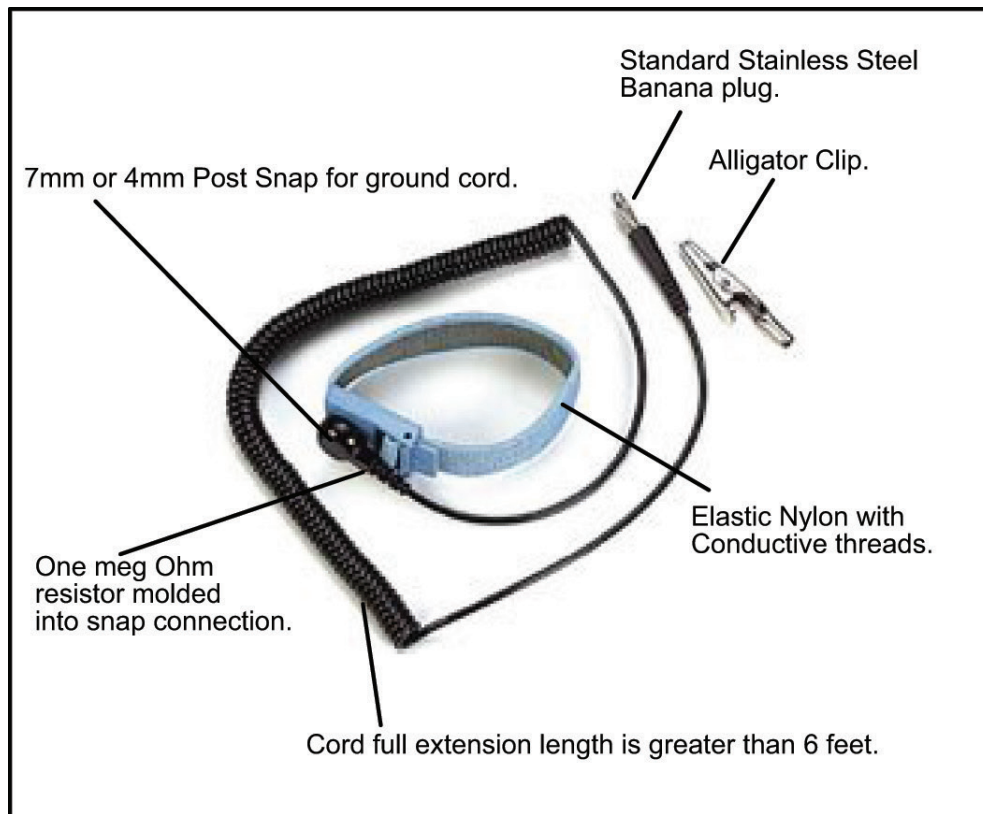

### 1. Function:

The wrist band and coiled cord set feature 360° conductive contact around the wrist to provide maximum skin contact. Adjustable, elastic band with conductive plated contact around the wrist to provide maximum skin contact. Adjustable, elastic band with conductive plated threads. Polyurethane polymer allows the strain reliefs to survive 1 million flexes. The banana jack prevents cord tangles. Includes alligator clip.

### 3. Features:

- Fabric: Elastic Polyester with conductive plated threads
- Back Plate: Stainless Steel
- Size: One size fits all
- Coil Cord Length: 6', 10' and 12'
- Resistor: 1 Mega Ohm
- Banana Plug: Spinning/Barrel type
- Snap: 4mm (1/8") machined, 7mm (1.4"), 10mm (3/8")
- Tinsel Wire: 7 strand
- Usage span: > 12 months

### 4. Specifications:

- | Band   | Cord  |
|--|---|
| - Plastic Material: ABS + PC   | - Number of Strands: 7 Strand Tinsel Wire                                   |
| - Overall Length: 200mm  | - Mold Material: 90A Polyurethane (PU) or PVC                               |
| - Band Width: 20mm   | - Cable Diameter: 2.5mm   |
| - Number of Threads: 16  | - Snap Connector: Copper, strong elastic Copper Plug                        |
| - Band Resistance: Interior < $1 \times 10^4$ ohms;<br>Exterior < $1 \times 10^7$ ohms | - Color: Black, Light Blue, Dark Blue                                       |
| - Weight: > 10g  | - Cable Break Load: 120N  |
| - Elasticity Factor: > 2:1   | - Molded Plug End pull force: 10kgs   |
| - Color: Light Blue, Dark Blue, Burgundy   | - Bending Life: 100,000 - 350,000 cycles<br>(ANSI/ESD S1.1 > 16,000 cycles) |

### 5. Part Numbers:

<b>AR-106-4</b>	Adjustable Band (Light Blue) With 10' Cord 4mm Snap
<b>AR-106-B4</b>	Adjustable Band Only (Light Blue)
<b>AR-106-4MM-C10</b>	10' Cord Only 4mm Snap
<b>AR-106-7</b>	Adjustable Band (Light Blue) With 10' Cord 7mm Snap
<b>AR-106-7MM-C10</b>	10' Cord Only 7mm Snap
<b>AR-106-10</b>	Adjustable Band (Light Blue) With 10' Cord 10mm Snap